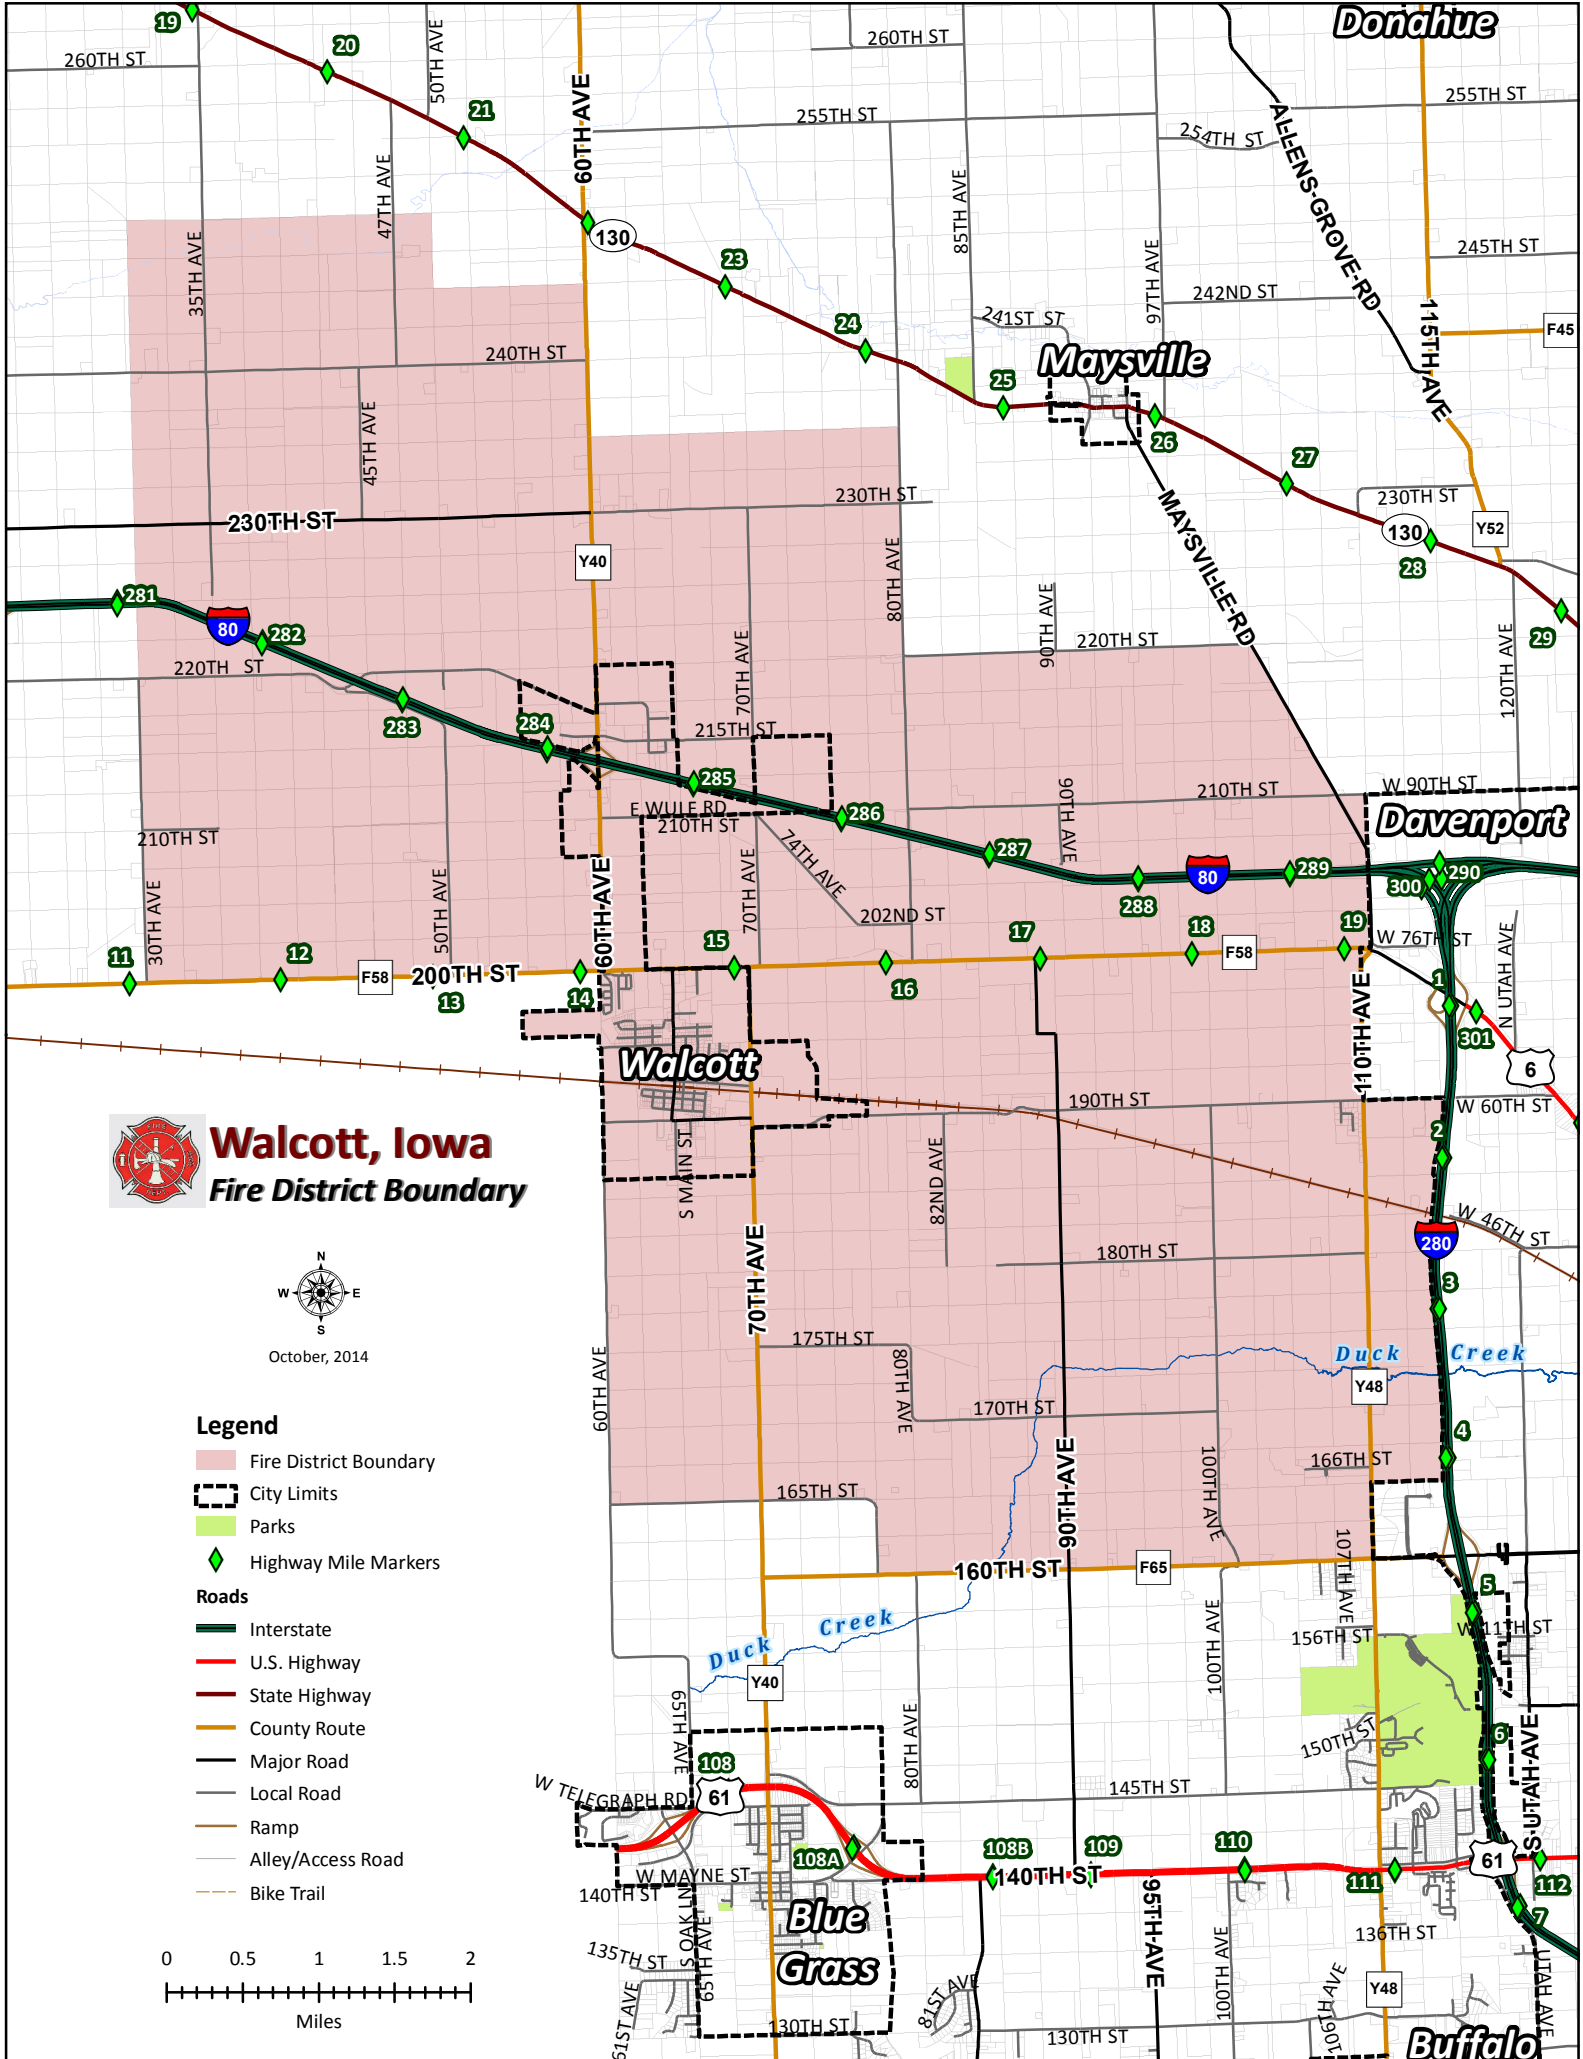

Donahue

Walcott, Iowa Fire District Boundary

October, 2014

Legend

- Fire District Boundary
- City Limits
- Parks
- Highway Mile Markers
- Roads**
- Interstate
- U.S. Highway
- State Highway
- County Route
- Major Road
- Local Road
- Ramp
- Alley/Access Road
- Bike Trail